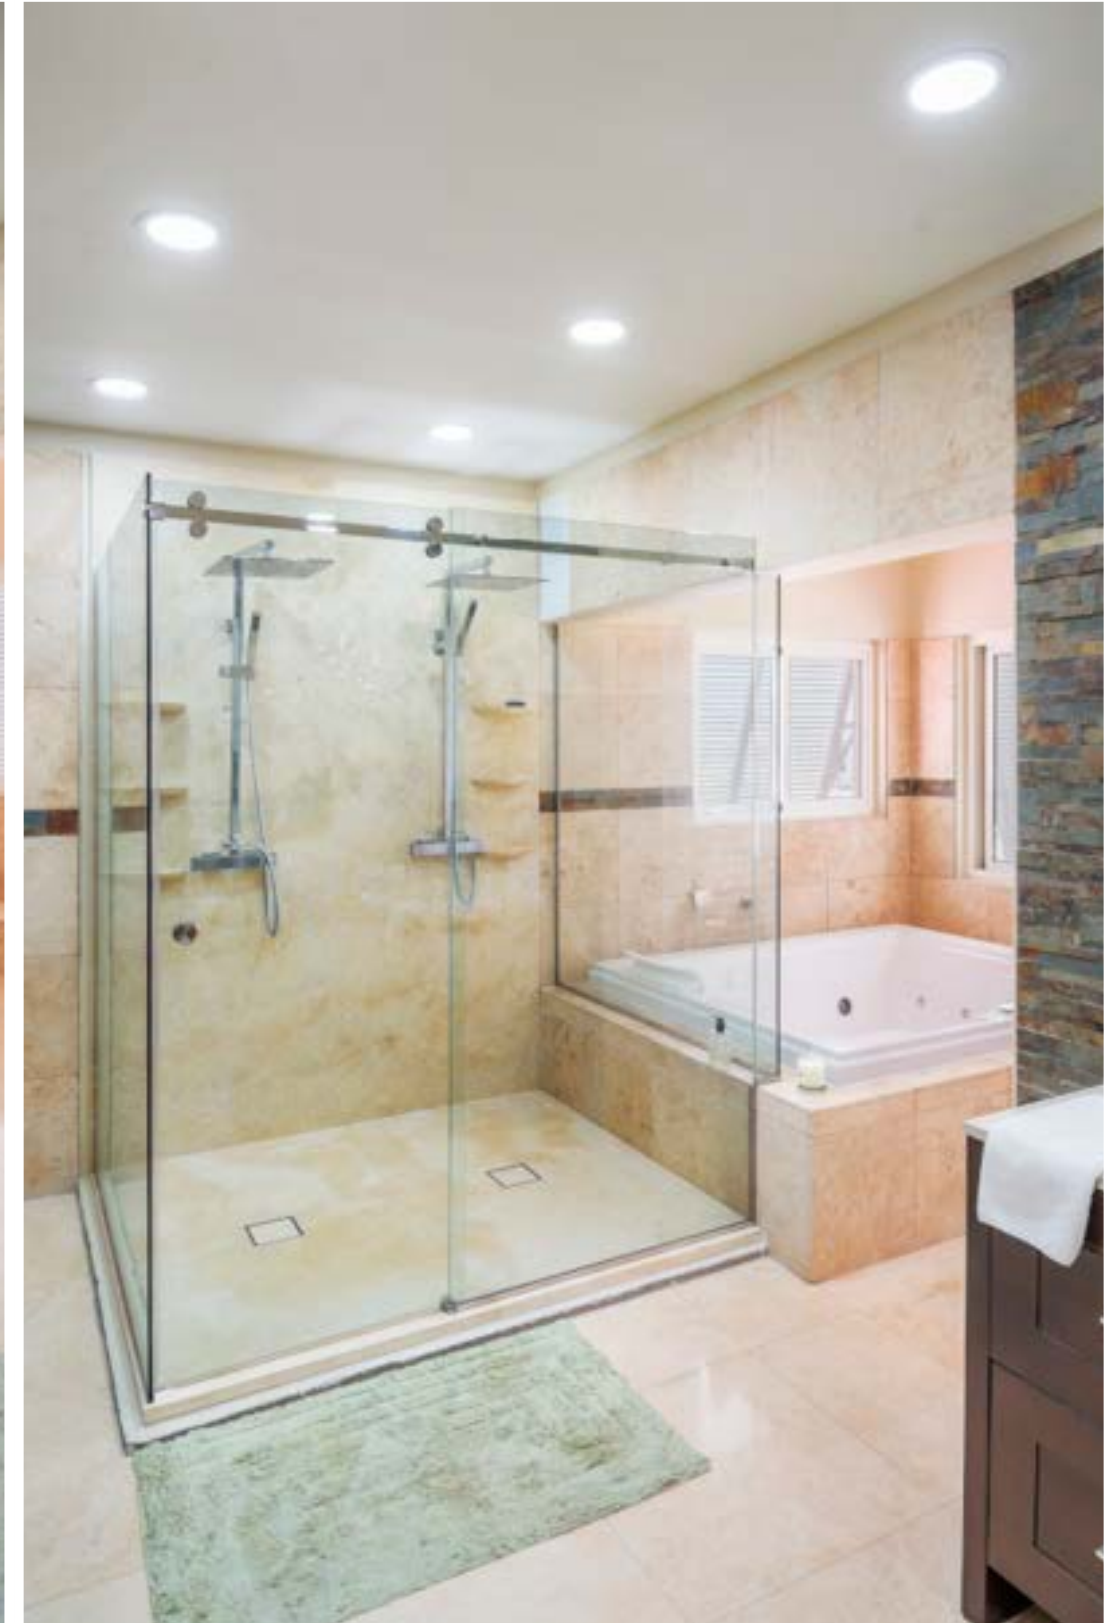

SLIDING DOOR,
SXM VILLA